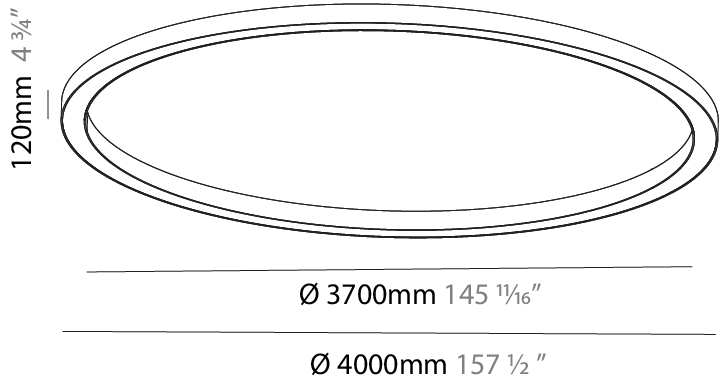

1. To build a product code in our configurator select the specify button on the base model # product page
2. To build a manual product code on this datasheet choose from the options listed below in blue font and add the suffix to the base model #

GENERAL

Series: Glorious
Subseries: Glorious 150
Partner: Prolicht
Division: Architectural
Installation: Surface
Product Type: Ceiling Surface
Mounting Location: Ceiling
Light Distribution: Direct

PHYSICAL

Shape: Round
Diameter (mm): 4000
Diameter (in): 157 1/2
Height (mm): 120
Height (in): 4 3/4
Weight (kg): 49.661
Weight (lbs): 109.25
Diffuser: PMMA - Opal
Fixture Finish: SSR / BKV / CWI / CRY / HAB / UFT / ITA / RUA / FTG / MYG / LOD / PUS / FRO / FUP / KIA / POP / BLS / SPG / MEY / GOH / CHC / COM / ABZ / JAG / OBR / MOS / ROR
Fixture Material: PMMA / Aluminum

ELECTRICAL

Lamp Type: LED (Zhaga Standard)
Input Wattage (W): 195.8
Total Output Wattage (W): 160 / 128 (3500K)
Dimming: 0-10V Dimming / Phase Dimming (120Vac Only)
Driver Included: Yes
Driver Location: Integrated
Driver Type: Constant Current - 120 / 277Vac
Driver Class: Class 2
Input Voltage (V): 120 - 277
Constant Current (MA): 350 / 1000 (3500K)

LED

Color Temperature (°K): 2700 / 3000 / 3500 / 4000
Max. Delivered Lumen (lm): Max 19148
Nominal Lumen (lm): Max 26867
CRI: >90 CRI
Efficiency (%): 65
Lamp Life (hrs): 50000

OPTICAL

RATINGS AND CERTIFICATIONS

Certified By: Certified for North American Standards
IP rating: IP20